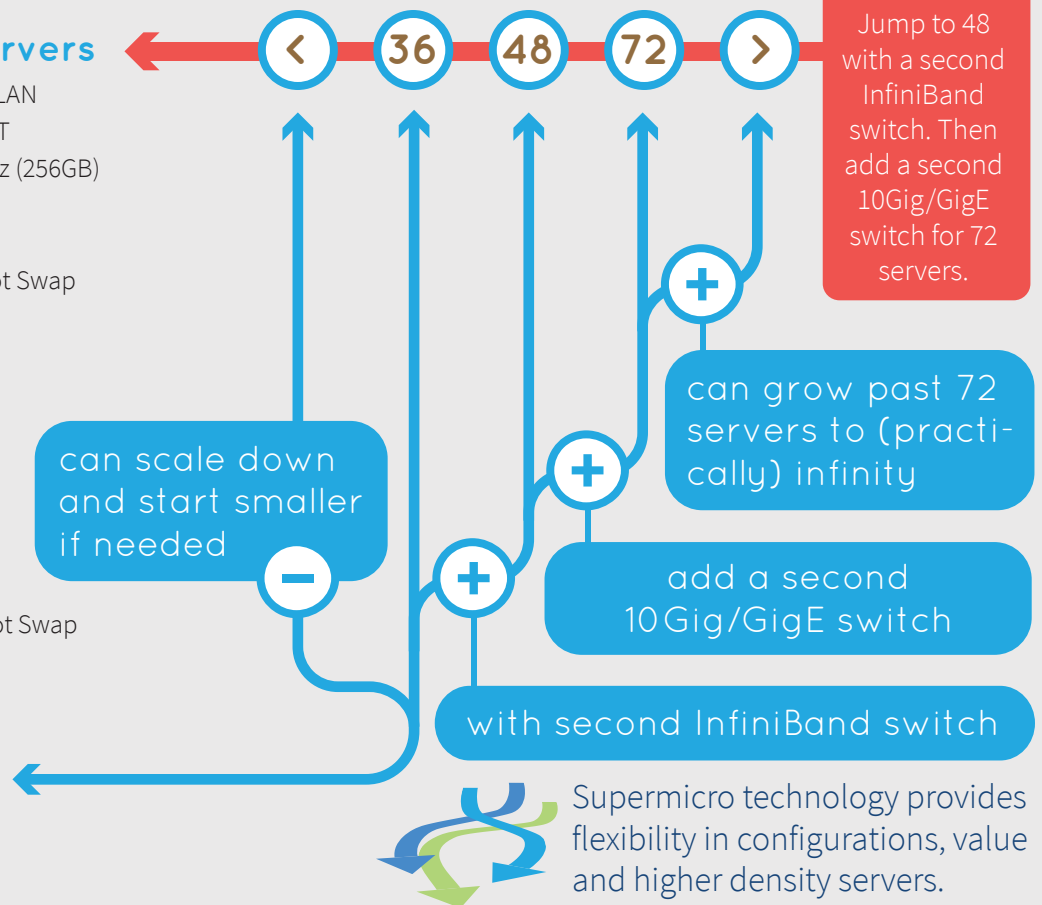

FIRST CLASS CLOUD

Become a leader in Cloud Hosting

Superb Internet InfiniBand + OnApp Cloud Performance with Supermicro Hardware

Dominate on Day 1

2 x (Redundant) OnApp Control Panel Servers

- + Supermicro X10SLM+-F w/ VGA & Dual LAN
- + Xeon E3-1231v3 3.4Ghz Quad Core w/ HT
- + (2X) 8GB DDR3 ECC UDIMM 1600Mhz
- + (2X) Intel S3500 240GB SSD
- + LSI 9361-4i 4 Port RAID Controller
- + Supermicro SC82TQ-563LPB 2U w/ 8 Hot Swap
- + ConnectX-2 40Gbps InfiniBand card

20 x OnApp Hypervisor Servers

- + Supermicro X10DRi-LN4+ w/ VGA & Dual LAN
- + (2X) Xeon E5-2697v3 2.6Ghz 14 Core w/ HT
- + (16X) 16GB DDR4 ECC Registered 2133Mhz (256GB)
- + (2X) Samsung 850 Pro 512GB SSD
- + (2X) Seagate 4TB ES3 Enterprise SATA3
- + Supermicro SC825TQ-563LPB 2U w/ 8 Hot Swap
- + ConnectX-2 40Gbps InfiniBand card

4 x Backup Servers

- + Supermicro X8DTE w/ VGA & Dual LAN
- + Dual Xeon X5650 2.66Ghz Hexa Core
- + (2X) 8GB DDR3 ECC Registered
- + (6X) WD 4TB RED PRO SATA3 7200RPM
- + LSI 9361-8i 8 Port RAID Controller
- + Supermicro SC825TQ-563LPB 2U w/ 8 Hot Swap
- + ConnectX-2 40Gbps InfiniBand card

Networking

- + 1 x Cisco Catalyst WS-C4948-10GE-S (front end, enable 10 Gig uplinks)
- + 1 x Mellanox Voltaire 4036 Grid Director (backend/storage/management, eIPoIB)

Ask about optional cost cutting with dedicated VLAN

SAVE
80%
per mo.

Lease-to-own your hardware in 12 months. Then just pay colocation fees, saving 80% per month while keeping our free 3 year warranty.

Contact sales@superb.net or call (888) 354-6128 to get started.